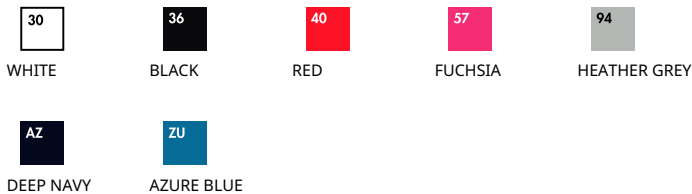

LADIES PREMIUM HOODED SWEAT JACKET

Ladies - 62-118-0

MENS LADIES KIDS

 70% cotton, 30% polyester

 White & H/Grey - 260gm/m²
Colour - 280gm/m²

 XS - 2XL

 24

- Double fabric hood
- Self-coloured flat draw cord
- Single jersey back neck tape
- Shaped side seams for a feminine fit
- Two front pockets
- Covered metal zip for enhanced printability
- Waist and cuff in cotton/elastane rib

Care Instructions

Colourways:

Sizes	Width*	Length**
XS	46	62
S	48.5	63.5
M	51	65
L	53.5	66.5
XL	56	68
2XL	58.5	69.5
Tol	2	2

*Measure across garment 1cm down from armholes

**Measure from highest point of shoulder to bottom edge of garment